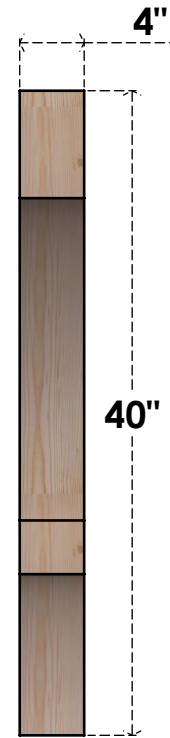

BRC04X36X40BOA00RDF

4"W X 36"D X 40"H BALBOA ROUGH SAWN BRACE, DOUGLAS FIR

SIDE

FRONT

EKENA MILLWORK
 2300 WEST MAIN ST.
 CLARKSVILLE, TX 75426
 TOLL FREE: 866-607-0453
 WWW.EKENAMILLWORK.COM

NOTES

1. INSTALLATION TO BE COMPLETED IN ACCORDANCE WITH MANUFACTURER'S SPECIFICATIONS.
2. DRAWING MAY NOT BE TO SCALE
3. THIS DRAWING IS INTENDED FOR DESIGN AND PLANNING PURPOSES ONLY.
4. ALL INFORMATION CONTAINED HEREIN WAS CURRENT AT THE TIME OF DEVELOPMENT BUT MUST BE REVIEWED AND APPROVED BY THE PRODUCT MANUFACTURER TO BE CONSIDERED ACCURATE.
5. PRODUCTS ARE NOT KILN DRIED. THIS ITEM IS UNIQUE AND WILL CONTAIN THE NATURAL VARIATIONS THAT THE WOOD SPECIES OFFERS. THIS MAY RESULT IN VARIATIONS UP TO 1/4"