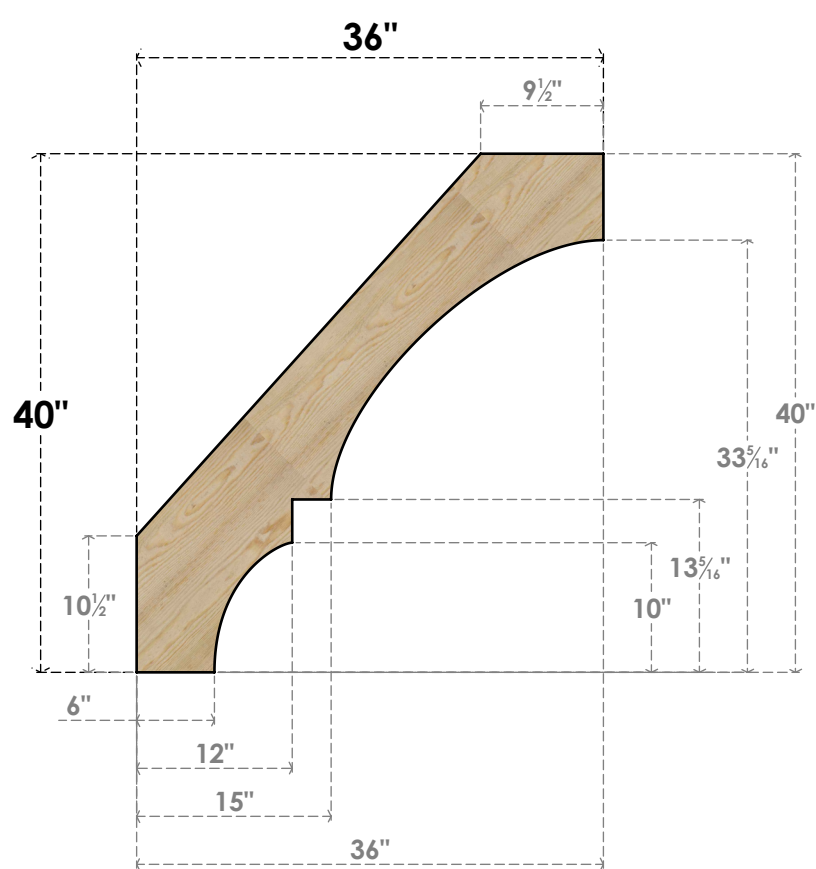

BRC04X36X40BOA00RDF

4"W X 36"D X 40"H BALBOA ROUGH SAWN BRACE, DOUGLAS FIR

SIDE

FRONT

EKENA MILLWORK
 2300 WEST MAIN ST.
 CLARKSVILLE, TX 75426
 TOLL FREE: 866-607-0453
 WWW.EKENAMILLWORK.COM

NOTES

1. INSTALLATION TO BE COMPLETED IN ACCORDANCE WITH MANUFACTURER'S SPECIFICATIONS.
2. DRAWING MAY NOT BE TO SCALE
3. THIS DRAWING IS INTENDED FOR DESIGN AND PLANNING PURPOSES ONLY.
4. ALL INFORMATION CONTAINED HEREIN WAS CURRENT AT THE TIME OF DEVELOPMENT BUT MUST BE REVIEWED AND APPROVED BY THE PRODUCT MANUFACTURER TO BE CONSIDERED ACCURATE.
5. PRODUCTS ARE NOT KILN DRIED. THIS ITEM IS UNIQUE AND WILL CONTAIN THE NATURAL VARIATIONS THAT THE WOOD SPECIES OFFERS. THIS MAY RESULT IN VARIATIONS UP TO 1/4"